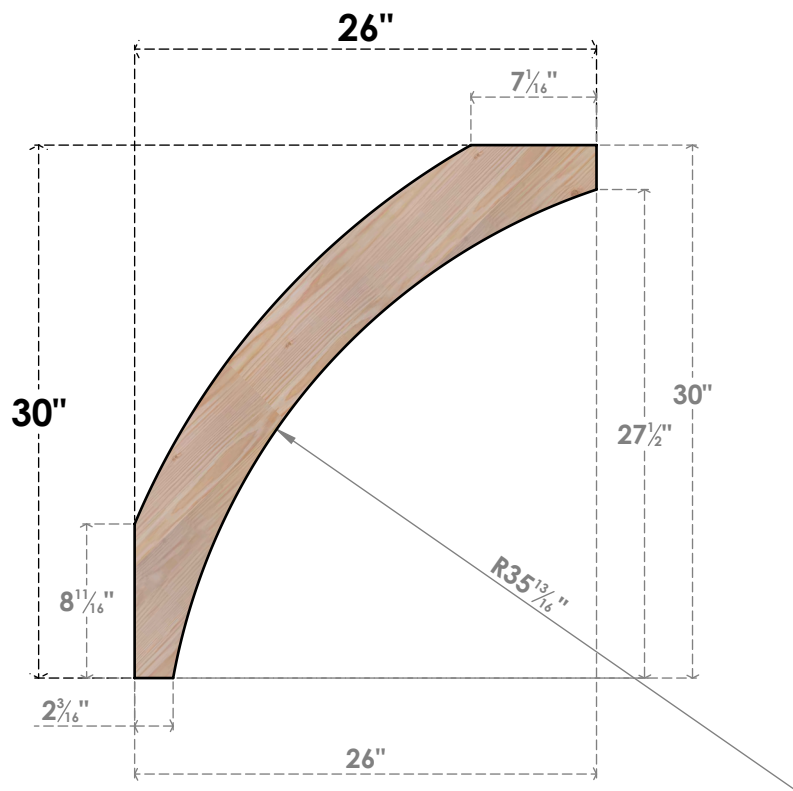

BRC06X26X30THR00SDF

5 1/2"W X 26"D X 30"H THORTON SMOOTH BRACE, DOUGLAS FIR

SIDE

FRONT

EKENA MILLWORK
 2300 WEST MAIN ST.
 CLARKSVILLE, TX 75426
 TOLL FREE: 866-607-0453
 WWW.EKENAMILLWORK.COM

NOTES

1. INSTALLATION TO BE COMPLETED IN ACCORDANCE WITH MANUFACTURER'S SPECIFICATIONS.
2. DRAWING MAY NOT BE TO SCALE
3. THIS DRAWING IS INTENDED FOR DESIGN AND PLANNING PURPOSES ONLY.
4. ALL INFORMATION CONTAINED HEREIN WAS CURRENT AT THE TIME OF DEVELOPMENT BUT MUST BE REVIEWED AND APPROVED BY THE PRODUCT MANUFACTURER TO BE CONSIDERED ACCURATE.
5. PRODUCTS ARE NOT KILN DRIED. THIS ITEM IS UNIQUE AND WILL CONTAIN THE NATURAL VARIATIONS THAT THE WOOD SPECIES OFFERS. THIS MAY RESULT IN VARIATIONS UP TO 1/4"